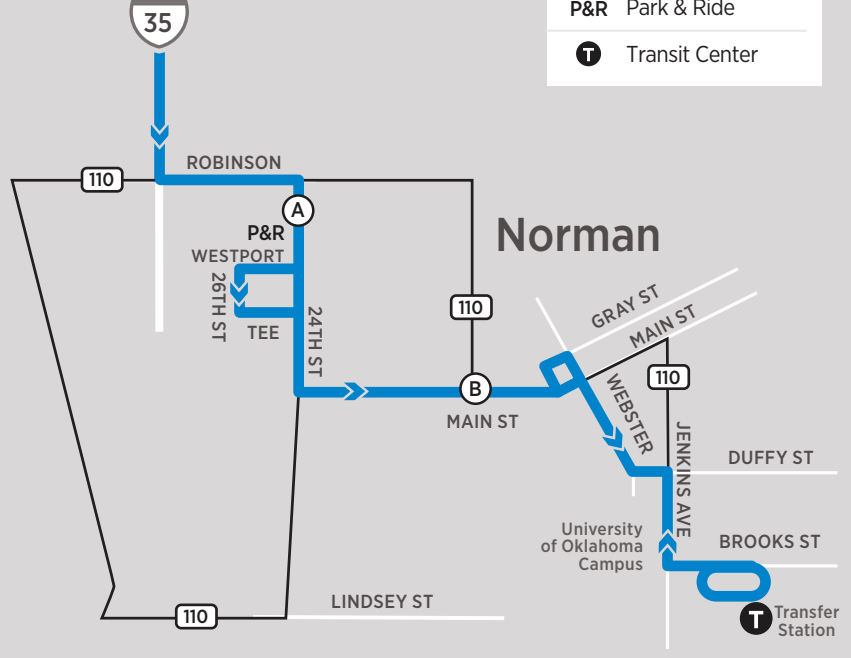

Oklahoma City

Route 024

- Route 024
- Timepoint
- Connecting Routes
- T Transfer Station
- P&R** Park & Ride
- T Transit Center

Norman

T Transfer Station